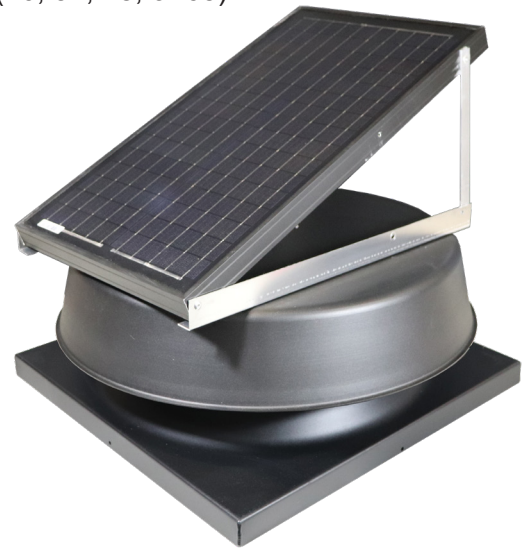

# NATURAL LIGHT SOLAR ATTIC FANS

The Environmentally Sensible Solution that can SAVE you Money!

**Roof-mounted unit**  
(16, 32, 48, or 65)

Roof venting is an important aspect in maintaining a healthy energy efficient home. Proper venting cools your roof extending the material life and reduces the load on your air conditioning system. Attic venting also increases fresh air circulation. Powered completely by free solar energy, this sleek and efficient vent is both compact and quiet. Fully operational right from the box, it installs easily, with no electrical wiring. And let's not forget powerful! A 16 watt unit can fully vent up to 1,300 sq. ft. (up to 1,184 cfms), a 32 watt unit up to 2,200 sq. ft. (up to 1,560 cfms ) and a 48 watt unit up to 2,825 sq. ft. (up to 1,881 cfms). Our newest fan, with a 65 watt remote solar panel, has an unmatched venting capacity of up to 3,350 sq. ft. (up to 2,105 cfms)!

**Curb-mounted commercial unit**  
(16, 32, 48, or 65)

**Gable-mounted unit**  
(16, 32, 48, or 65)

**BEST INDUSTRY WARRANTY:**  
25-Years on the Housing, Solar Panel, and Motor

**NOTE:** Exploded view of Solar Attic Fan is for illustrative purposes only. Unit comes fully assembled.

1. Custom Solar Panel (16, 32, 48, or 65 watt available)\*
2. (2) Adjustable Solar Panel Bracket
3. (2) #8 x .75" Self-Tapping Screws
4. 18 Gauge Tinned Copper Wire Lead
5. 1100 Series, Commercial Pure Grade Aluminum Hood
6. Custom DC Motor
7. Motor Bracket Assembly
8. Precision Pitch 5 Blade Fan
9. 3.25" x 48" Stainless Steel Wire Mesh
10. (4) Rugged 14 Gauge Hood Support Bracket
11. 1100 Series, Commercial Pure Grade Aluminum Flashing
12. (6) #6 x 1.5" Stainless Steel Phillips Head Screws

**Gable Mounted Fan**