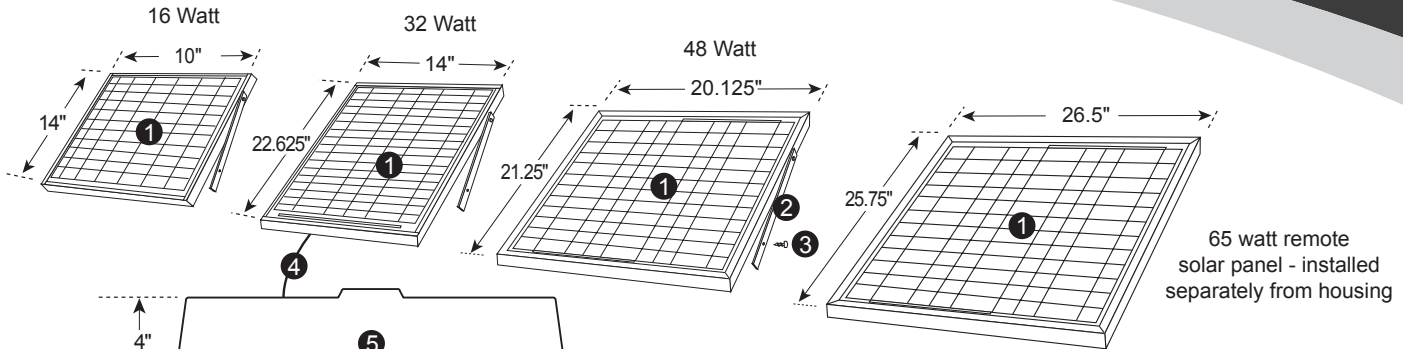

NOTE: Exploded view of Solar Attic Fan is for illustrative purposes only. Unit comes fully assembled.

1. Custom Solar Panel (16, 32, 48, or 65 watt available)*
2. (2) Adjustable Solar Panel Bracket
3. (2) #8 x .75" Self-Tapping Screws
4. 18 Gauge Tinned Copper Wire Lead
5. 1100 Series, Commercial Pure Grade Aluminum Hood
6. Custom DC Motor
7. Motor Bracket Assembly
8. Precision Pitch 5 Blade Fan
9. 3.25" x 48" Stainless Steel Wire Mesh
10. (4) Rugged 14 Gauge Hood Support Bracket
11. 1100 Series, Commercial Pure Grade Aluminum Flashing
12. (6) #6 x 1.5" Stainless Steel Phillips Head Screws

*solar panel dimensions may vary slightly

OPTIONAL ACCESSORIES:

Thermal Snap Switch
available to automatically turn off unit during colder months.

SOLAR PANEL VENTING CAPACITY

- 16 watts – up to 1,300 sf
  up to 1,184 CFMs
- 32 watts – up to 2,200 sf
  up to 1,560 CFMs
- 48 watts – up to 2,825 sf
  up to 1,881 CFMs
- 65 watts – up to 3,350 sf
  up to 2,105 CFMs