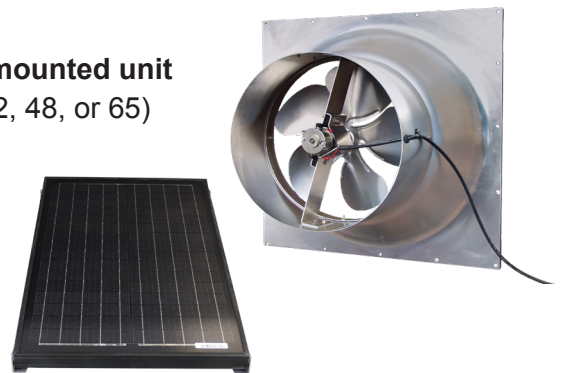

# NATURAL LIGHT SOLAR ATTIC FANS

The Environmentally Sensible Solution that can SAVE you Money!

**Roof-mounted unit**  
(16, 32, 48, or 65)

Roof venting is an important aspect in maintaining a healthy energy efficient home. Proper venting cools your roof extending the material life and reduces the load on your air conditioning system. Attic venting also increases fresh air circulation. Powered completely by free solar energy, this sleek and efficient vent is both compact and quiet. Fully operational right from the box, it installs easily, with no electrical wiring. And let's not forget powerful! A 16 watt unit can fully vent up to 1,300 sq. ft. (up to 1,184 cfms), a 32 watt unit up to 2,200 sq. ft. (up to 1,560 cfms ) and a 48 watt unit up to 2,825 sq. ft. (up to 1,881 cfms). Our newest fan, with a 65 watt remote solar panel, has an unmatched venting capacity of up to 3,350 sq. ft. (up to 2,105 cfms)!

**Curb-mounted commercial unit**  
(16, 32, 48, or 65)

**Gable-mounted unit**  
(16, 32, 48, or 65)

**BEST INDUSTRY WARRANTY:**  
25-Years on the Housing, Solar Panel, and Motor

**NOTE:** Exploded view of Solar Attic Fan is for illustrative purposes only. Unit comes fully assembled.

1. Custom Solar Panel (16, 32, 48, or 65 watt available)\*
2. (2) Adjustable Solar Panel Bracket
3. (2) #8 x .75" Self-Tapping Screws
4. 18 Gauge Tinned Copper Wire Lead
5. 1100 Series, Commercial Pure Grade Aluminum Hood
6. Custom DC Motor
7. Motor Bracket Assembly
8. Precision Pitch 5 Blade Fan
9. 3.25" x 48" Stainless Steel Wire Mesh
10. (4) Rugged 14 Gauge Hood Support Bracket
11. 1100 Series, Commercial Pure Grade Aluminum Flashing
12. (6) #6 x 1.5" Stainless Steel Phillips Head Screws