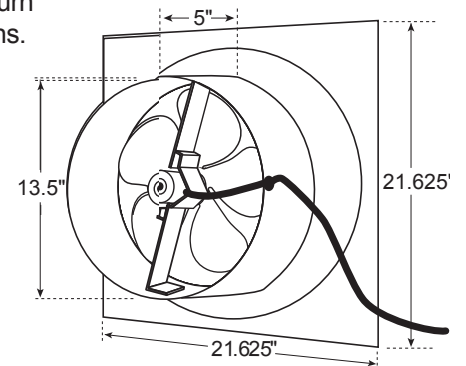

1. Custom Solar Panel (16, 32, 48, or 65 watt available)\*
2. (2) Adjustable Solar Panel Bracket
3. (2) #8 x .75" Self-Tapping Screws
4. 18 Gauge Tinned Copper Wire Lead
5. 1100 Series, Commercial Pure Grade Aluminum Hood
6. Custom DC Motor
7. Motor Bracket Assembly
8. Precision Pitch 5 Blade Fan
9. 3.25" x 48" Stainless Steel Wire Mesh
10. (4) Rugged 14 Gauge Hood Support Bracket
11. 1100 Series, Commercial Pure Grade Aluminum Flashing
12. (6) #6 x 1.5" Stainless Steel Phillips Head Screws

\*solar panel dimensions may vary slightly

**OPTIONAL ACCESSORIES:**

Thermal Snap Switch  
available to automatically turn off unit during colder months.

**SOLAR PANEL VENTING CAPACITY**

- 16 watts – up to 1,300 sf  
up to 1,184 CFMs
- 32 watts – up to 2,200 sf  
up to 1,560 CFMs
- 48 watts – up to 2,825 sf  
up to 1,881 CFMs
- 65 watts – up to 3,350 sf  
up to 2,105 CFMs